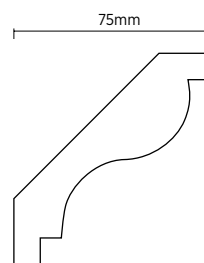

# Manly

Upgrade from a standard profile with Manly decorative cornice. A stylish fresh appearance, Manly offers a decorative touch with an understated smooth contour combining for a clean, flawless statement.

Manly is a 75mm profile that will highlight any room environment. It's well suited to most ceiling heights as well as a majority of interiors.

## FEATURES AND BENEFITS

- Distinctly contoured, subtle lines
- 75mm profile
- 4.2m lengths
- Easy installation
- Ideal upgrade from standard cornice

Profiles

Manly 75mm Profile